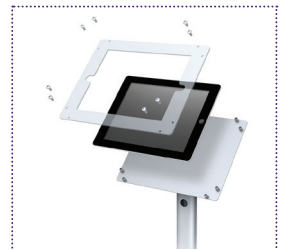

ladybug ts 6  
integrated tablet stand with  
easy-open snap or perfix frames

features

- Can fit all tablet sizes
- Integrate with your choice of either top load drop in Perfix Frames or Easy-Open front load SnapFrames
- Aluminum frames are moveable along the 72" high upright
- Rotates from portrait to landscape
- Cast swivel tilts and swivels 360°
- Anti-theft hardware
- Metal back, uprights & bases
- Satin silver or matte black finish
- High impact acrylic cover
- Included USB cable runs from the top, through the upright, down to the base
- Integral USB cable set included with all units (Indicate model or USB cable required)
- Volume discounts available
- Graphics not included

closeup tablet holder

laser cut steel base

drop in perfix frame

tamper proof screws

snap frame, front load

custom models available for quantities

Graphic and hardware options on Second and Third Pages

	Colour	Standard Bases	Graphic Size	Upright	Weight	Style
tStand 6SB1	Black	10" x 14" Oval	24"W x 36"H	72"	15 lbs	Easy Open Snap Frame
tStand 6SS1	Silver	10" x 14" Oval	24"W x 36"H	72"	15 lbs	Easy Open Snap Frame
tStand 6SB2	Black	10" x 14" Oval	22"W x 28"H	72"	15 lbs	Easy Open Snap Frame
tStand 6SS2	Silver	10" x 14" Oval	22"W x 28"H	72"	15 lbs	Easy Open Snap Frame
tStand 6SB3	Black	10" x 14" Oval	22"W x 56"H	72"	15 lbs	Easy Open Snap Frame
tStand 6SS3	Silver	10" x 14" Oval	22"W x 56"H	72"	15 lbs	Easy Open Snap Frame
tStand 6SB4	Black	10" x 14" Oval	24"W x 36"H	72"	15 lbs	Perfex Frame
tStand 6SS4	Silver	10" x 14" Oval	24"W x 36"H	72"	15 lbs	Perfex Frame
tStand 6SB5	Black	10" x 14" Oval	22"W x 28"H	72"	15 lbs	Perfex Frame
tStand 6SS5	Silver	10" x 14" Oval	22"W x 28"H	72"	15 lbs	Perfex Frame
tStand 6SB6	Black	10" x 14" Oval	22"W x 56"H	72"	15 lbs	Perfex Frame
tStand 6SS6	Silver	10" x 14" Oval	22"W x 56"H	72"	15 lbs	Perfex Frame