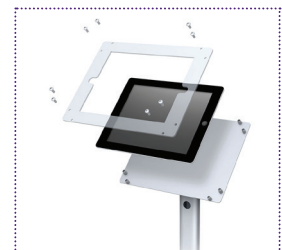

ladybug ts 3

classic countertop/wall tablet stand

features

- Can fit all tablet sizes
- 8" long post, 11" round or double flange base
- Rotates from portrait to landscape
- Cast swivel tilts and swivels 360°
- Anti-theft hardware
- Metal back, uprights & bases
- Satin silver or matte black finish
- High impact acrylic cover
- Included USB cable runs from the top, through the upright, down to the base
- Integral USB cable set included with all units (Indicate model or USB cable required)
- Volume discounts available

wall mount

cast swivel tilts and swivels 360°

closeup tablet holder

tamper proof screws

double flange base

	Colour	Standard Bases	Style
tStand 3S	Satin Silver	11" Round Base	Counter Top
tStand 3B	Black Matte	11" Round Base	Counter Top
tStand 3CS	Satin Silver	Double Flange	Double Flange Counter Mount
tStand 3BS	Black Matte	Double Flange	Double Flange Counter Mount
tStand 3WS	Satin Silver	Wall Mount	Wall Mount
tStand 3WB	Black Matte	Wall Mount	Wall Mount