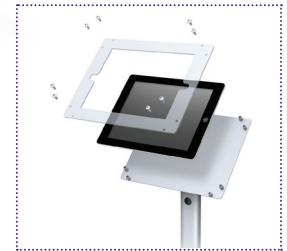

ladybug ts 2
classic floor tablet stand

features

- Can fit all tablet sizes
- Oval 37" high aluminum upright
- 13" round or 14" square steel base
- Rotates from portrait to landscape
- Cast swivel tilts and swivels 360°
- Anti-theft hardware
- Metal back, uprights & bases
- Satin silver or matte black finish
- High impact acrylic cover
- Included USB cable runs from the top, through the upright, down to the base
- Integral USB set included with all units
- Volume discounts available

closeup tablet holder

cast swivel tilts and swivels 360°

tamper proof screws

	Colour	Standard Bases	Upright	Weight
tStand 2S0	Satin Silver	13" Oval	37"H	10 lbs
tStand 2B0	Black Matte	13" Oval	37"H	10 lbs
tStand 2SS	Satin Silver	14" Square	37"H	10 lbs
tStand 2BS	Black Matte	14" Square	37"H	10 lbs