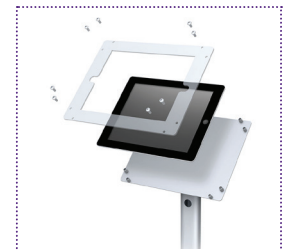

ladybug ts 1  
curved floor tablet stand

features

- Can fit all tablet sizes
- Rotates from portrait to landscape
- Anti-theft hardware
- Cast swivel tilts and swivels 360°
- Metal back, uprights & bases
- Satin silver or matte black finish
- High impact acrylic cover
- Included USB cable runs from the top, through the upright, down to the base
- Curved 43" h upright
- Oval 9" x 14" base
- Welded construction
- Integral USB cable set included with all units
- Volume discounts available

closeup tablet holder

cast swivel tilts and swivels 360°

tamper proof screws

	Colour	Standard Bases	Upright	Weight
tStand IS	Satin Silver	9" x 14" Oval	43"H Curved	10 lbs
tStand IB	Black Matte	9" x 14" Oval	43"H Curved	10 lbs