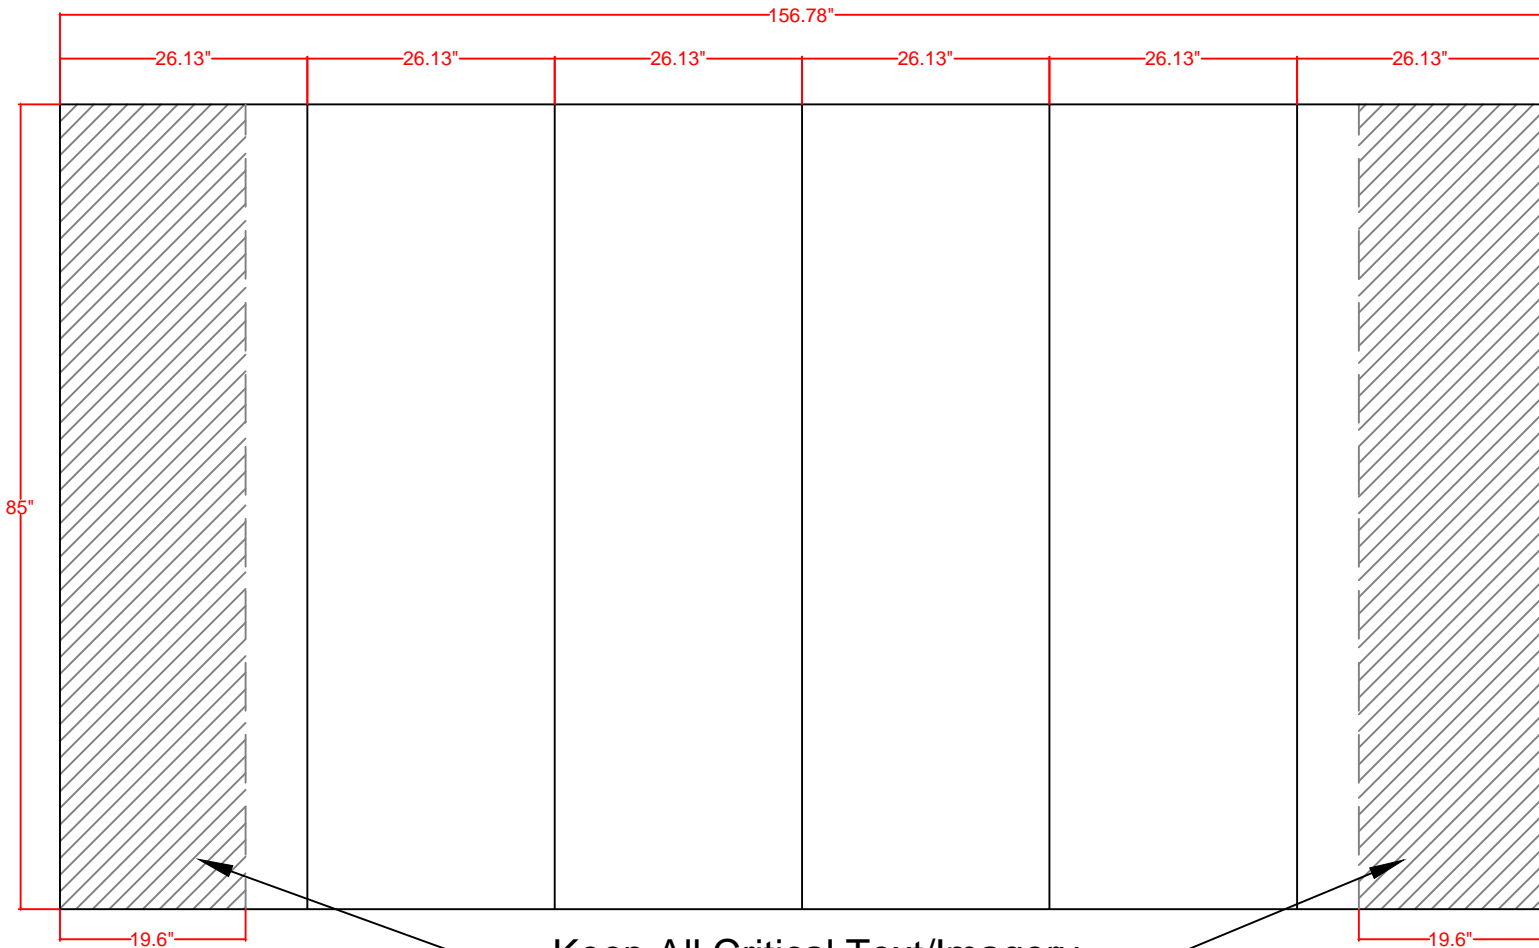

Keep All Critical Text/Imagery
Away from Shaded Area's

Client:	Description:	Date:	Job #:
Size: 130.65"w x 85"h - Total Size	Photomural Graphic Specification w. Printed End Caps.	Drawn By: M.F	
TAG(s):	 - This Area will not be viewable from the front		
QTY:	<u>Mayfly 2:</u> 8'w, 3-front panel Pop Up Photomural Graphic Spec.		

Keep All Critical Text/Imagery
Away from Shaded Area's

Client:	Description: Photomural Graphic Specification w. Printed End Caps.  - This Area will not be viewable from the front	Date:	Job #:
Size: 156.78"w x 85"h - Total Size		Drawn By: M.F	
TAG(s):			
QTY:			<u>Mayfly 2:</u> 10'w, 4-front panel Pop Up Photomural Graphic Spec.