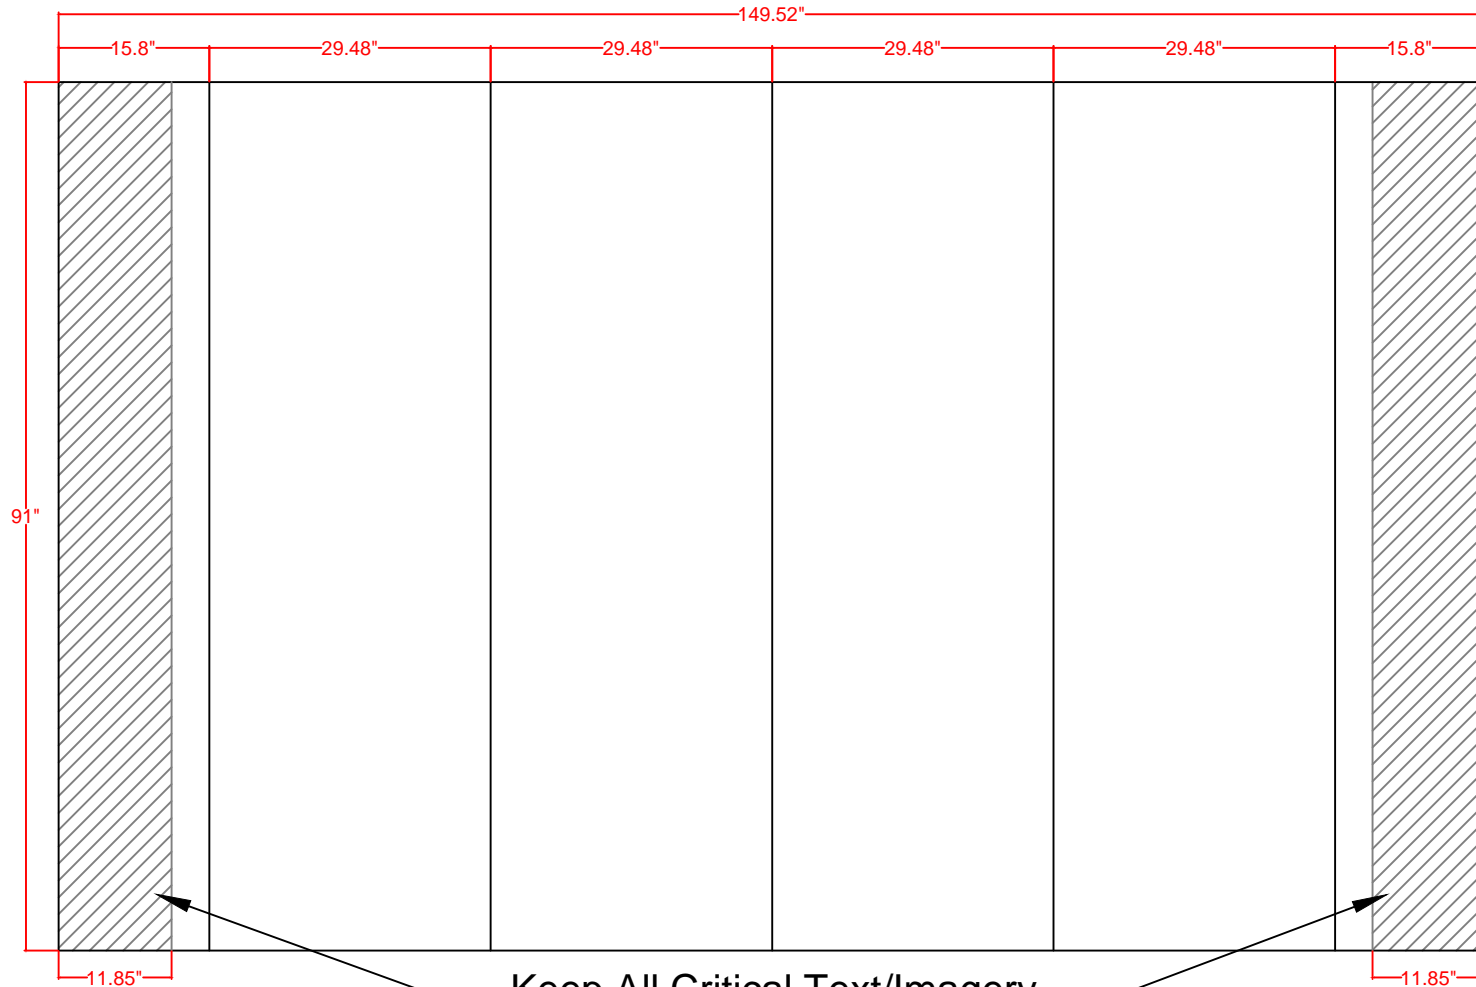

Keep All Critical Text/Imagery
Away from Shaded Area's

Client:	Description:	Date:	Job #:
Size: 120.04"w x 91"h - Total Size	Photomural Graphic Specification w. Printed End Caps.	Drawn By: M.F	
TAG(s):	 - This Area will not be viewable from the front		
QTY:	<u>Mayfly 1</u> : 8'w, 3-front panel Pop Up Photomural Graphic Spec.		

Keep All Critical Text/Imagery
Away from Shaded Area's

Client:	Description:	Date:	Job #:
Size: 149.52"w x 91"h - Total Size	Photomural Graphic Specification w. Printed End Caps.	Drawn By: M.F	
TAG(s):	 - This Area will not be viewable from the front		
QTY:	<u>Mayfly 1</u> : 10'w, 4-front panel Pop Up Photomural Graphic Spec.		