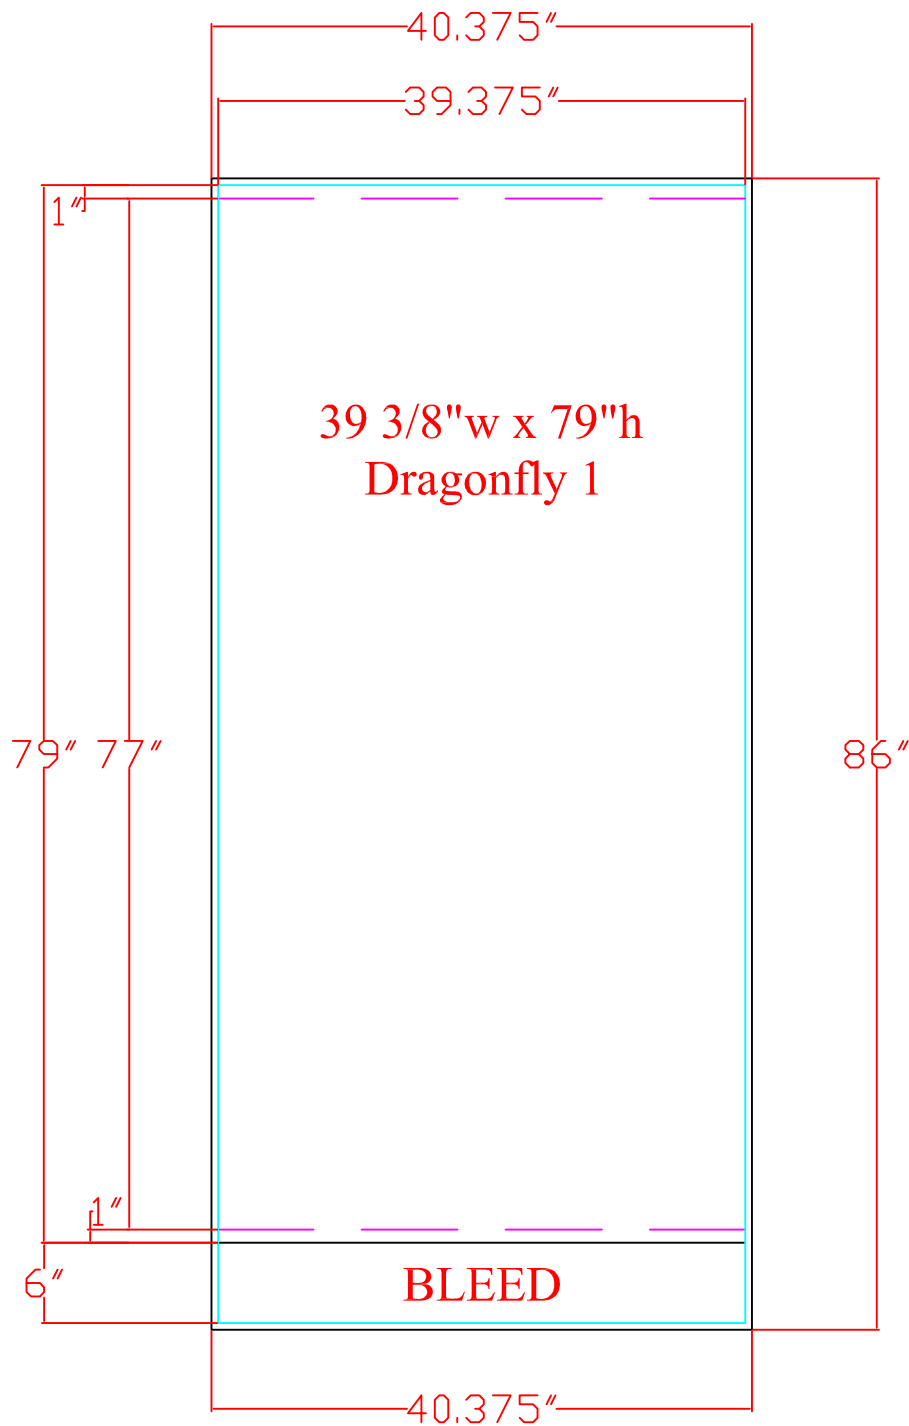

## Dragonfly 1

33 ½"w x 79"h (Visual Area)

### Description:

- + 6" Extra Space at Bottom
- + ½" Bleed Around Entire Image
- ½" at the top will not be shown as it will be blocked by the Top Profile
- Image area will begin 1" from the top and 1" from the bottom.
- 3-8 Business Days from receipt of Final Artwork
- PDF Proof will be supplied at no additional cost
- If color match is required, a printed proof is strongly recommended
- FTP Information will be given individually for every order
- CD's are also acceptable
- Templates may be prepared in: InDesign CS, QuarkXpress 6, and Illustrator CS
- Image should be saved as CMYK TIFF or EPS files atleast 100 DPI Final Size
- For Pantone match, include pantone numbers or their equivalents for all solid colors.
- Always supply complete font suitcases  
Convert type to outlines when possible
- **Be sure to reference the Artwork preparation spec also supplied along with this template**

## Dragonfly 1

33 1/2" w x 86" h (Visual Area)

## Dragonfly 1

39 3/8"w x 79"h (Visual Area)