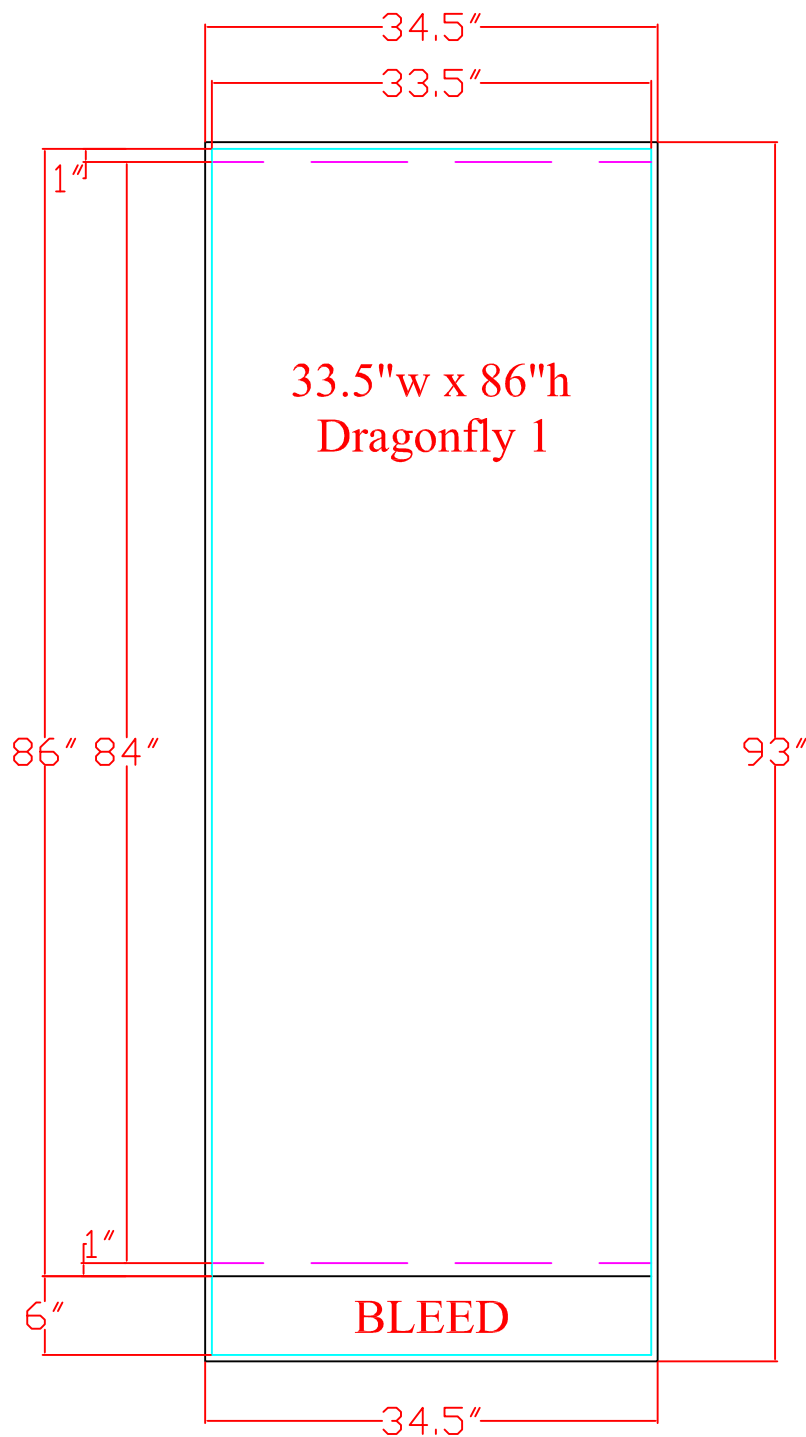

## Dragonfly 1

33 ½"w x 79"h (Visual Area)

### Description:

- + 6" Extra Space at Bottom
- + ½" Bleed Around Entire Image
- ½" at the top will not be shown as it will be blocked by the Top Profile
- Image area will begin 1" from the top and 1" from the bottom.
- 3-8 Business Days from receipt of Final Artwork
- PDF Proof will be supplied at no additional cost
- If color match is required, a printed proof is strongly recommended
- FTP Information will be given individually for every order
- CD's are also acceptable
- Templates may be prepared in: InDesign CS, QuarkXpress 6, and Illustrator CS
- Image should be saved as CMYK TIFF or EPS files atleast 100 DPI Final Size
- For Pantone match, include pantone numbers or their equivalents for all solid colors.
- Always supply complete font suitcases  
Convert type to outlines when possible
- **Be sure to reference the Artwork preparation spec also supplied along with this template**

## Dragonfly 1

33 1/2" w x 86" h (Visual Area)

## Dragonfly 1

39 3/8"w x 79"h (Visual Area)